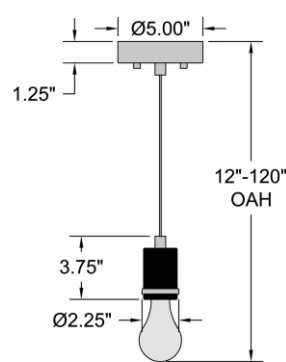

FIXTURE	BACKPLATE / CANOPY
Length:	Length
Width:	Width:
Diameter 2.25"	Diameter: 5"
Height: 7.75"	Height: 1.25"
Extension:	
Overall Height: 12-120"	

TECHNICAL SPECIFICATIONS

SPECIFICATIONS

Frame Material: Steel
Diffuser Material: N/A
Lamping Type: E-26 (Replaceable LED Jbox: Standard
Lamping Base: E-26 Lamp Wattage: 7 W
Lamp Quantity: 1 Total Wattage: 7 W
Voltage: 120v Lamps Included: Yes

ADDITIONAL NOTES

10 feet of black cord included; Custom Finish 5 Piece Minimum Order Quantity

Project Name: _____

Location: _____

Type: _____

Quantity: _____

Notes: _____

LINE DRAWING

IES FILE

In addition to Access Lighting's purchase and warranty terms and conditions, by signing below or placing an order, you agree that you are authorized to bind the entity placing any order and acknowledge the following: All of sizes and measurements are approximate and all images are for illustrative purposes only. In the event of an inconsistency, the "Product Measurements" section controls. There also may be slight differences in the colors and designs compared to the displayed and printed images.