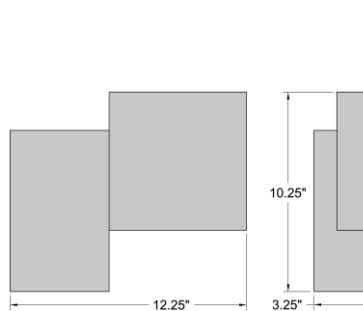

LINE DRAWING

IES FILE

In addition to Access Lighting's purchase and warranty terms and conditions, by signing below or placing an order, you agree that you are authorized to bind the entity placing any order and acknowledge the following: All of sizes and measurements are approximate and all images are for illustrative purposes only. In the event of an inconsistency, the "Product Measurements" section controls. There also may be slight differences in the colors and designs compared to the displayed and printed images.