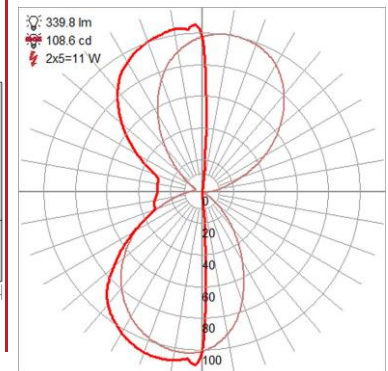

LINE DRAWING

IES FILE

In addition to Access Lighting's purchase and warranty terms and conditions, by signing below or placing an order, you agree that you are authorized to bind the entity placing any order and acknowledge the following: All of sizes and measurements are approximate and all images are for illustrative purposes only. In the event of an inconsistency, the "Product Measurements" section controls. There also may be slight differences in the colors and designs compared to the displayed and printed images.