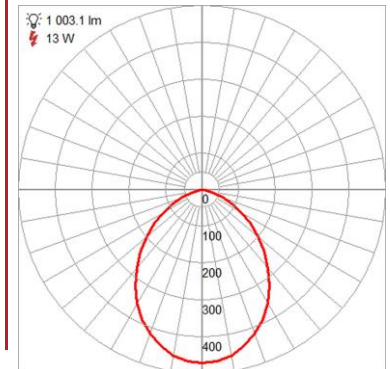

IES FILE

In addition to Access Lighting's purchase and warranty terms and conditions, by signing below or placing an order, you agree that you are authorized to bind the entity placing any order and acknowledge the following: All of sizes and measurements are approximate and all images are for illustrative purposes only. In the event of an inconsistency, the "Product Measurements" section controls. There also may be slight differences in the colors and designs compared to the displayed and printed images.