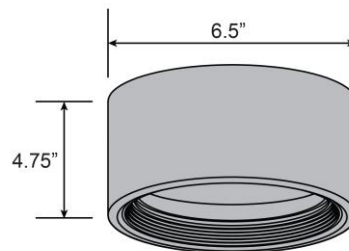

Stock Code: **50006LEDD-WH/ACR-120V**

Collection: Reel

PRODUCT INFORMATION

Base: 50006 Parent: 50006LEDD
Mounting Type: Ceiling UPC: 641594250183
Finish: White
Diffuser: N/A

PRODUCT MEASUREMENTS

FIXTURE	BACKPLATE / CANOPY
Length:	Length
Width:	Width:
Diameter 6.5"	Diameter:
Height: 4.75"	Height:
Extension:	
Overall Height:	

IES FILE

In addition to Access Lighting's purchase and warranty terms and conditions, by signing below or placing an order, you agree that you are authorized to bind the entity placing any order and acknowledge the following: All of sizes and measurements are approximate and all images are for illustrative purposes only. In the event of an inconsistency, the "Product Measurements" section controls. There also may be slight differences in the colors and designs compared to the displayed and printed images.