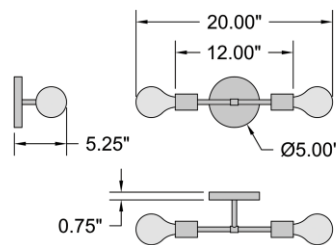

Stock Code: **62302LEDDL-ML**

Collection: Iconic G

PRODUCT INFORMATION

Base: 62302 Parent: 62302LEDDL
Mounting Type: Wall UPC: 641594249293
Finish: Matte Black
Diffuser: N/A

PRODUCT MEASUREMENTS

FIXTURE	BACKPLATE / CANOPY
Length:	Length
Width: 20"	Width:
Diameter	Diameter: 5"
Height: 5"	Height: .5"
Extension: 5.25"	
Overall Height:	

TECHNICAL SPECIFICATIONS

SPECIFICATIONS

Frame Material: Metal
Diffuser Material: N/A
Lamping Type: E-26 (Replaceable LED Jbox: Standard
Lamping Base: E-26 Lamp Wattage: 4 W
Lamp Quantity: 2 Total Wattage: 8 W
Voltage: 120v Lamps Included: Yes

ADDITIONAL NOTES

Horizontal and Vertical Mounting; Custom Finish 5 Piece
Minimum Order Quantity

Project Name: _____

Location: _____

Type: _____

Quantity: _____

Notes: _____

LINE DRAWING

IES FILE

In addition to Access Lighting's purchase and warranty terms and conditions, by signing below or placing an order, you agree that you are authorized to bind the entity placing any order and acknowledge the following: All of sizes and measurements are approximate and all images are for illustrative purposes only. In the event of an inconsistency, the "Product Measurements" section controls. There also may be slight differences in the colors and designs compared to the displayed and printed images.