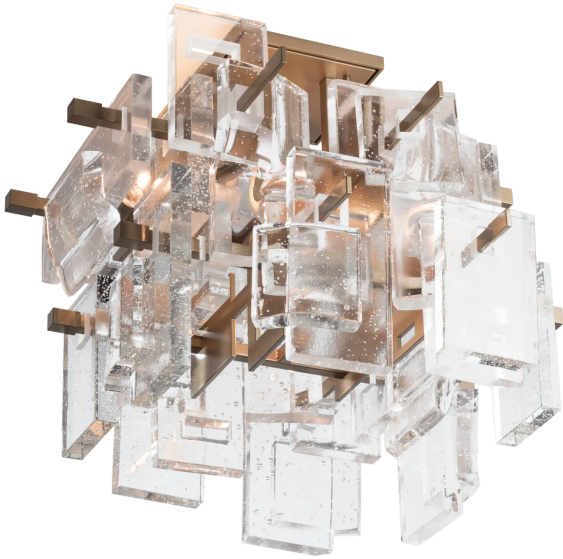

Fusion Semi-Flush

Base Item #: 401234

Selected Options

Lamping

Incandescent (SKT)

Finish

White (02)

Option1

Seeded Clear Glass (II) [II0713]

Configured item #: 401234-1100

Smart String: 401234-SKT-02-II0713

Image shown may not correspond to selected options

Specifications

Dimensions

Height	14.9"
Width	18"
Depth Length	18"
Product weight	52 lbs
Canopy Dim Plate	5.75 x 5.75
Useable Wire	12

LED Lamping Dedicated

Socket Type	candelabra
Bulb	G16-1/2, 60 watt Max
Number of Bulbs	5 (not included)
Location Rating UL	Indoor Damp

Options

Lamping

Incandescent (SKT)

Finish

Natural Iron (20)
 Ink (89)
 Oil Rubbed Bronze (14)
 Modern Brass (86)
 Black (10)
 Sterling (85)
 Dark Smoke (07)
 Soft Gold (84)
 Bronze (05)
 Vintage Platinum (82)
 White (02)

Option1

Seeded Clear Glass (II) [II0713]