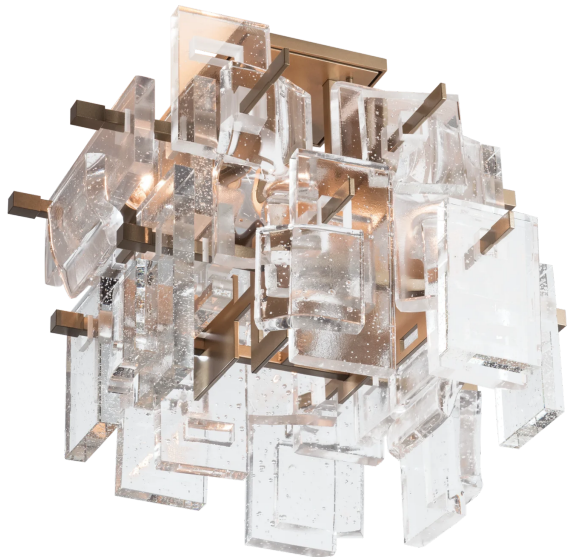

Fusion Semi-Flush

Base Item #: 401234

Selected Options

Lamping

Incandescent (SKT)

Finish

Bronze (05)

Option1

Seeded Clear Glass (II) [II0713]

Configured item #: 401234-1101

Smart String: 401234-SKT-05-II0713

 Image shown may not correspond to selected options

Specifications

Dimensions

Height	14.9"
Width	18"
Depth Length	18"
Product weight	52 lbs
Canopy Dim Plate	5.75 x 5.75
Useable Wire	12

LED Lamping Dedicated

Socket Type	candelabra
Bulb	G16-1/2, 60 watt Max
Number of Bulbs	5 (not included)
Location Rating UL	Indoor Damp

Options

Lamping

Incandescent (SKT)

Finish

Natural Iron (20)
 Ink (89)
 Oil Rubbed Bronze (14)
 Modern Brass (86)
 Black (10)
 Sterling (85)
 Dark Smoke (07)
 Soft Gold (84)
 Bronze (05)
 Vintage Platinum (82)
 White (02)

Option1

Seeded Clear Glass (II) [II0713]